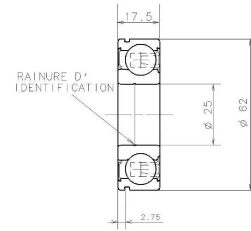

PDF technical sheet AB.12888.S05

Passenger Cars Gearbox bearing

Main features

Gearbox code	JB0
External diameter 1	62.02 mm
Internal diameter n°1	25 mm
Width 1	17.50 mm
Weight	0.23 kg

OE equivalents

RENAULT	7703090382
RENAULT	7703090553