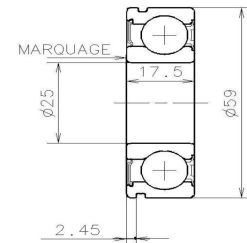

PDF technical sheet AB 41386

Passenger Cars Gearbox bearing

Main features

Gearbox code	JB1
External diameter 1	59 mm
Internal diameter n°1	25 mm
Width 1	17.50 mm
Weight	0.20 kg

OE equivalents

NISSAN	3220300QAA
NISSAN	32223AX000
RENAULT	7703090550