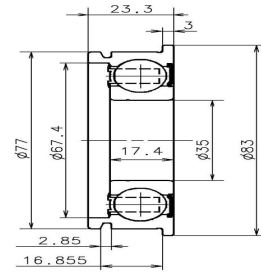

PDF technical sheet AB.41659.Y.S04

Passenger Cars Gearbox bearing

Main features

Gearbox code	C546 / M40 / M38
External diameter 1	77 mm
External diameter 2	83 mm
Internal diameter n°1	35 mm
Width 1	23.30 mm
Weight	0.41 kg