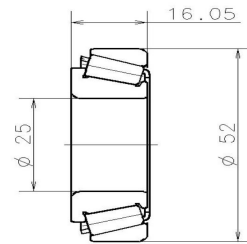

PDF technical sheet EC.12557.S02.H206

Passenger Cars Gearbox bearing

Main features

Gearbox code	PK7
External diameter 1	52 mm
Internal diameter n°1	25 mm
Width 1	16 mm
Weight	0.16 kg

OE equivalents

RENAULT	7703090543
---------	------------