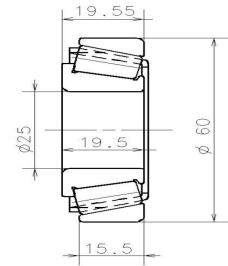

PDF technical sheet EC.40847.H206

Passenger Cars Gearbox bearing

Main features

| | |
|-----------------------|----------|
| Gearbox code | PF1 |
| External diameter 1 | 60 mm |
| Internal diameter n°1 | 25 mm |
| Width 1 | 19.50 mm |
| Weight | 0.28 kg |